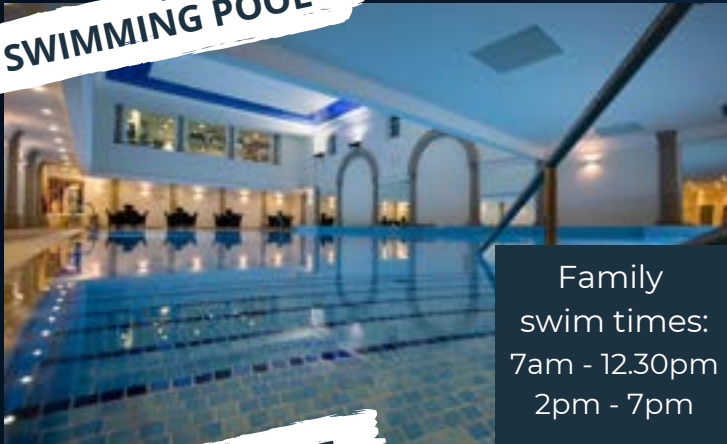

Please speak to our reception team for more information.

SWIMMING POOL

Family swim times:
7am - 12.30pm
2pm - 7pm

SCULPTURE GARDEN

Situated at the front of the hotel

TOPTRACER GOLF

Golf games for children,
£5.50 for 25 balls