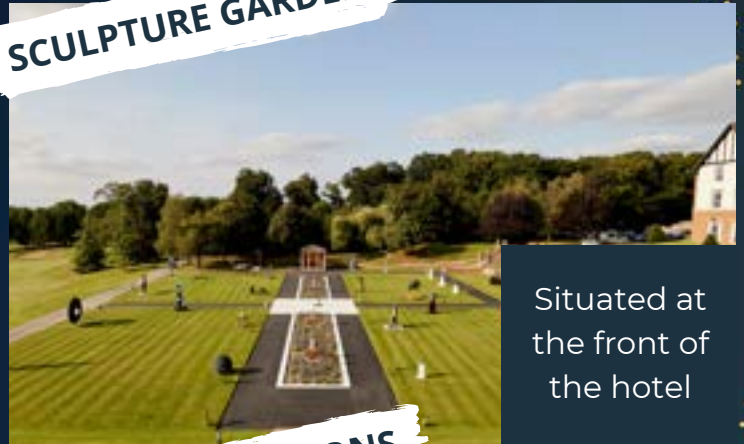

Please speak to our reception team for more information.

SWIMMING POOL

Family swim times:
7am - 12.30pm
2pm - 7pm

SCULPTURE GARDEN

Situated at the front of the hotel

TOPTRACER GOLF

Golf games for children,
£5.50 for 25 balls